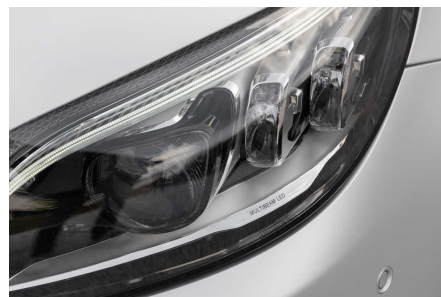

MERCEDES-BENZ C 63 AMG

S CERAMICBRAKES PERF SEATS CARBONPAKKET

€ 69.900

Besuchen Sie dieses Auto unter DCT Wielsbeke

WIELSBEKE

Ooigemstraat 6

T +32 56 44 33 33

wielsbeke@dct.be

- 720 Roof railing
- 770 AMG spoke wheels 19" "mixed tires"
- 773 AMG exterior- Carbon package
- 776 Wider wheel arch for AMG wheels
- 79B Pre-installation of Digital Radio standard DAB
- 800A Leather / nappa / semi-aniline
- 810 Premium sound system
- 811A Leather / nappa / semi-aniline - Black / anthracite
- 840 Glas dunkel getönt
- 871 Sensor system for trunk lid opening/closing
- 873 Seat heaters for driver and front passenger
- 875 Heated windscreen washer system
- 876 Interior lighting package
- 877 Ambient lighting
- 889 KEYLESS-GO
- 890 Automatic rear-end door
- 893 KEYLESS-Start
- 899 Front wireless telephone charging and antenna
- 8U6 Assistance system steering wheel control changeover
- 8U8 i-Size marking (Isofix successor)
- 916 Fuel tank with large capacity - Volume 1
- B07 AMG - Ceramic braked
- B28 Carbon outside mirrors
- B59 Drive program selection switch (Agility Select)
- GA Automatic transmission
- H73 Trim elements - High-gloss Carbon
- K32 Active Lane Change Assist
- K33 Extended restart in stop-and-go traffic
- L6H Microfiber AMG steering wheel with trim element
- P17 KEYLESS-GO package
- P47 Parking Package High
- P49 Mirror package
- P60 AMG Exterior Night package
- P86 Interior AMG package
- P90 Exterior AMG package
- VAT REFUNDABLE
- Mogelijkheid tot lichte vracht 2 zitplaatsen - Possible pour utilitaire 2 Places