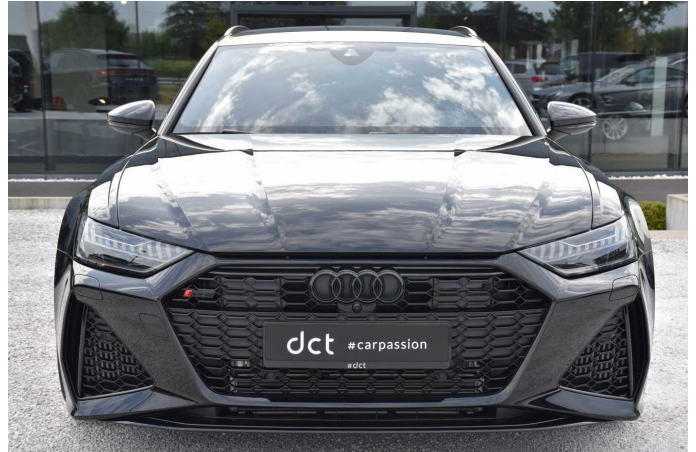

AUDI RS6

PERFORMANCE RS DESIGN PLUS 22'ALU B&O LASER

€ 144.900

Visit this car at DCT Maldegem

MALDEGEM

Industrielaan 9a  
T +32 50 39 39 50  
[maldegem@dct.be](mailto:maldegem@dct.be)  
BTW BE 0847 915 701

## SPECIFICATIONS

<b>Manufacturer</b>	Audi
<b>Model</b>	RS6
<b>First registration</b>	04/2023
<b>Mileage</b>	5.765 km
<b>Fuel type</b>	Petrol
<b>Engine power (kW/Pk)</b>	463 kW / 629 Pk
<b>Cylinder capacity</b>	3996 cc
<b>Transmission</b>	Automatic (8)
<b>Body style</b>	Estate
<b>Color</b>	Black metallic
<b>Tax deductible</b>	Yes
<b>Price</b>	€ 144.900