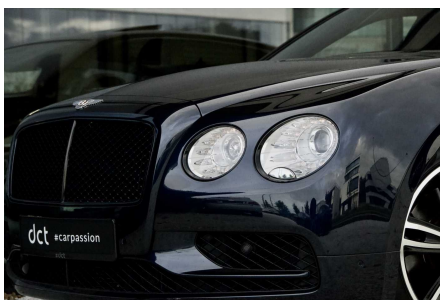

BENTLEY FLYING SPUR V8 S

4.0 MULLINER 21" WHEELS BLACKPACK ACC DAB

€ 99.900

Visit this car at DCT Wielsbeke

WIELSBEKE

Ooigemstraat 6

T +32 56 44 33 33

wielsbeke@dct.be

BTW BE 0479 929 967

SPECIFICATIONS

Manufacturer	Bentley
Model	Flying Spur V8 S
First registration	06/2017
Mileage	46.262 km
Fuel type	Petrol
Engine power (kW/Pk)	388 kW / 527 Pk
Cylinder capacity	3993 cc
CO2 emission	254 g/km
Transmission	Automatic (8)
Body style	Saloon
Color	Blue metallic
Tax deductible	No
Price	€ 99.900