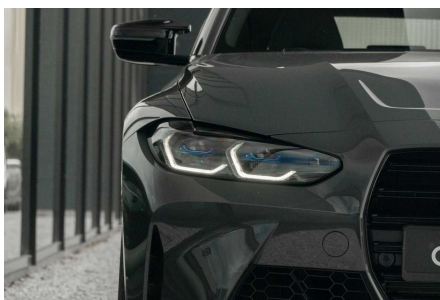

## BMW M3 TOURING

XDRIVE COMPETITION CARBON H&K 360°

€ 109.900

Visit this car at DCT Wielsbeke