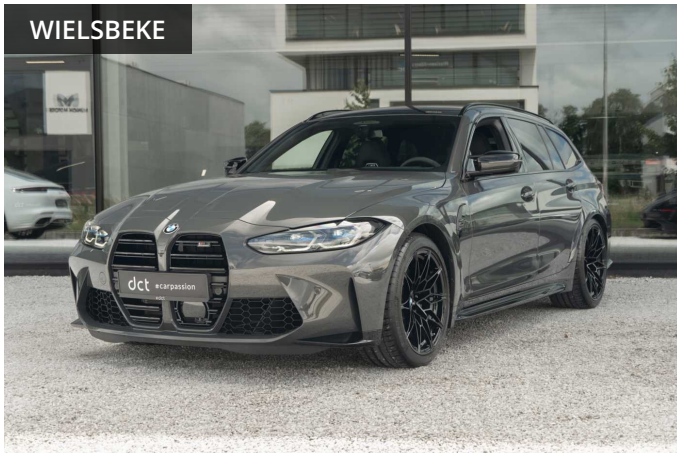

## BMW M3 TOURING

XDRIVE COMPETITION CARBON H&K 360°

€ 109.900

Visit this car at DCT Wielsbeke