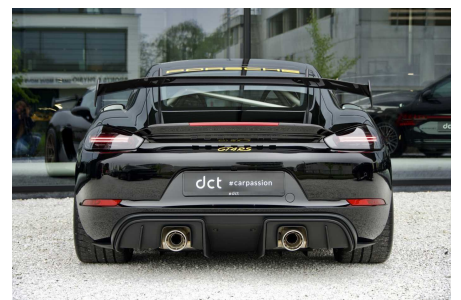

PORSCHE CAYMAN

GT4 RS WEISSACH CERAMIC LIFTING STITCHING BOSE

€ 199.900

Visit this car at DCT Wielsbeke

WIELSBEKE

Ooigemstraat 6
T +32 56 44 33 33
wielsbeke@dct.be
BTW BE 0479 929 967

SPECIFICATIONS

Manufacturer	Porsche
Model	Cayman
First registration	02/2023
Mileage	1.493 km
Fuel type	Petrol
Engine power (kW/Pk)	368 kW / 500 Pk
Cylinder capacity	3996 cc
Transmission	Automatic
Body style	Sports car
Color	Black metallic
Tax deductible	Yes
Price	€ 199.900