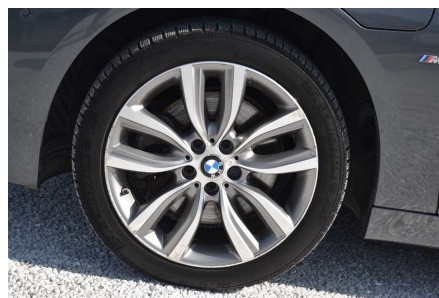

BMW 225 ACTIVE TOURER
PLUG-IN HYBRID M-PACK LED
€ 17.900

Visit this car at DCT Maldegem

MALDEGEM

Industrielaan 9a
T +32 50 39 39 50
maldegem@dct.be
BTW BE 0847 915 701

SPECIFICATIONS

Manufacturer	BMW
Model	225 Active Tourer
First registration	05/2017
Mileage	97.600 km
Fuel type	Petrol
Engine power (kW/Pk)	100 kW / 135 Pk
Cylinder capacity	1499 cc
CO2 emission	46 g/km
Transmission	Automatic (6)
Body style	Estate
Color	Grey metallic
Tax deductible	Yes
Price	€ 17.900

Would you like this car in a different color or configuration? Let us know and we will look for the right match!

HIGHLIGHTS

- Mineral Grey
- Leather Dakota Black
-
- M Sport Pack
- High Gloss SHADOW LINE
- PRIVACY GLASS
- LED HEADLIGHTS
- ACTIVE CRUISE CONTROL
- Electrical Seats with MEMORY
- HEATED FRONT SEATS
- NAVIGATION
- PARK ASSIST
- FOG LIGHTS
- AUTOMATIC CLIMATE CONTROL
- Light- & Rainsensor
- COMFORT ACCESS
- Roof Rails