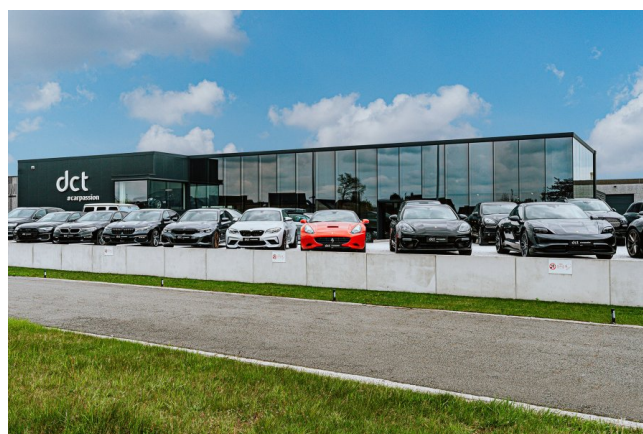

BMW 225 ACTIVE TOURER
PLUG-IN HYBRID M-PACK LED
€ 17.900

Visit this car at DCT Maldegem

MALDEGEM

Industrielaan 9a
T +32 50 39 39 50
maldegem@dct.be
BTW BE 0847 915 701

SPECIFICATIONS

Manufacturer	BMW
Model	225 Active Tourer
First registration	05/2017
Mileage	97.600 km
Fuel type	Petrol
Engine power (kW/Pk)	100 kW / 135 Pk
Cylinder capacity	1499 cc
CO2 emission	46 g/km
Transmission	Automatic (6)
Body style	Estate
Color	Grey metallic
Tax deductible	Yes
Price	€ 17.900