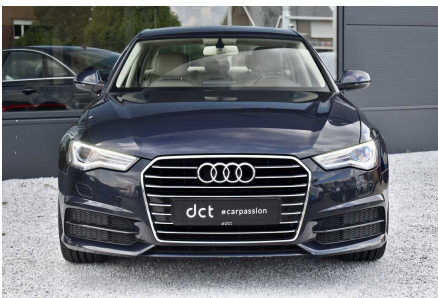

AUDI A6

3.0 TDI V6 S TRONIC LEATHER NAVI HEATED SEATS TOWBAR

€ 21.900

Bezoek deze wagen bij DCT Mechelen

MECHELEN

Antwerpsesteenweg 209

T +32 15 89 89 88

mechelen@dct.be

HIGHLIGHTS

- **Belgian car, 1st owner with full service history at Audi!**
 - **Dark blue metallic**
 - **Beige leather interior**
 - **Keyless entry & start**
 - **Heated seats**
 - **Park assist**
 - **MMI Navigation system**
 - **Towbar**
 - **LED Headlights**
 - **Automatic airco 4-zones**
 - **Cruise control**
 - **Bluetooth**
-
- **VAT Not refundable**